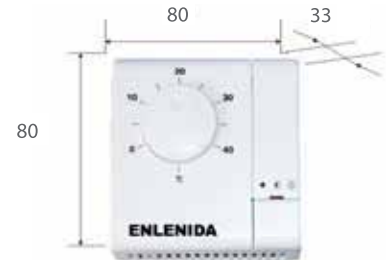

Dimensions (mm)

ETC series Proportional-plus-integral Controller

Wiring Diagram

ETC2013

Dimensions

ETC2014

Wiring Diagram

Connection Diagram

ETC2015

Legend:
RTEXT External temperature sensor
Y_M Actuator

Dimensions