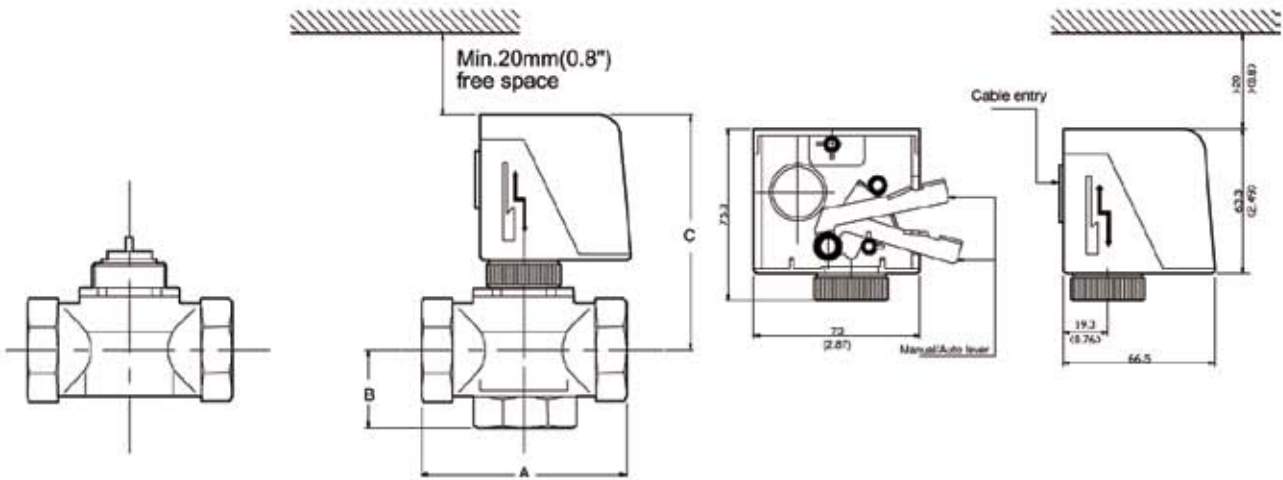

## EFAV57 Fan Coil Valves and Actuators

Kv selection diagram in SI units

Cv selection diagram in US units

Size (mm)	2-way			3-way		
	15 (1/2")	20 (3/4")	25 (1")	15 (1/2")	20 (3/4")	25 (1")
<b>A</b>	55	66	90	55	66	90
<b>B</b>	15	19	24	29	33.5	37.5
<b>C</b>	98	102	106	98	102	106

### Valve structure