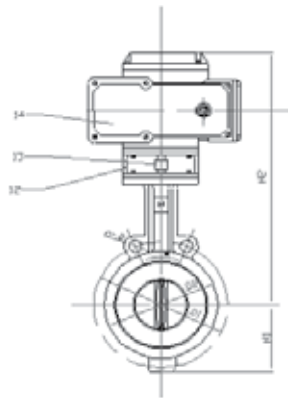

EBV Series Electric Butterfly Valve

ECBV64 Electric Control Ball Valve

Structure Chart

Dimension	G	L	H	S
DN15/ DN20	G3/4	75	44	32
DN25	G1	168	94	39
DN32	G1-1/4	175	108.5	49
DN40	G1-1/2	173.3	116.5	45.1
DN50	G2	184.9	136.5	56.8