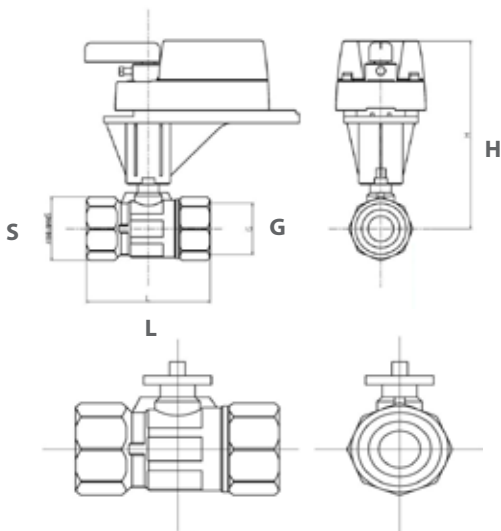

EBV Series Electric Butterfly Valve

ECBV64 Electric Control Ball Valve

Structure Chart

Dimension	G	L	H	S
DN15/ DN20	G3/4	75	44	32
DN25	G1	168	94	39
DN32	G1-1/4	175	108.5	49
DN40	G1-1/2	173.3	116.5	45.1
DN50	G2	184.9	136.5	56.8